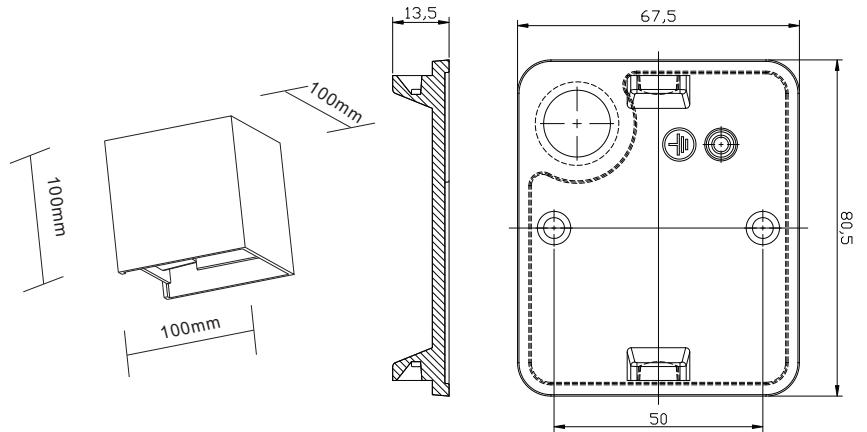

TOCA SERIES LED EXTERIOR WALL LIGHTS

- With adjustable beam angle
- Input voltage: 220~240V AC 50/60Hz
- Output voltage: 13~24V DC
- Nominal current: 300mA
- Material: aluminium
- Wattage: 6.8W
- Power factor: ≥ 0.5
- 18pcs EDISON SMD2835 LED chips
- CRI: 80
- Ambient temp: -20 to +50°C
- Not suitable for dimming
- Suitable for 2-way switching
- Suitable for use with PIR & Microwave sensors

30,000hr Lifetime	120° Beam Angle	IP54 Rated	2YEAR Replacement Warranty
----------------------	--------------------	----------------------	---

BACK PLATE

Adjustable Beam Angle

PART NO.	DESCRIPTION	KELVIN (K)	LUMENS (LM)	WATT (W)	CRI	WEIGHT (KG)	BOX (CM)	CARTON QTY
TOCA1	WALL EXTERNAL UP/DOWN S/M LED ADJ BEAM ANGLE BL	3000	408	6.8	80	0.75	11x11x11	12
TOCA2	WALL EXTERNAL UP/DOWN S/M LED ADJ BEAM ANGLE SAND WH	3000	408	6.8	80	0.75	11x11x11	12