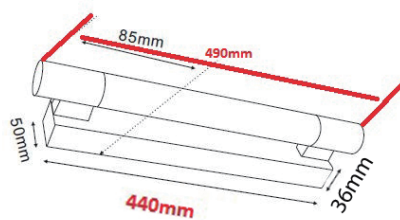

Double insulated

VANITY-1

VANITY-2

CODE	DESCRIPTION	KELVIN	LUMENS (LM)	WATT (W)	CRI	CARTON QTY
VANITY-1	2PCS SAN'AN LED/ IRON SS ACRYLIC SHORT 4000K	4000K	525	7.68	>80	1/12
VANITY-2	5PCS SAN'AN LED/ IRON SS ACRYLIC LONG 4000K	4000K	986	19.2	>80	1/6