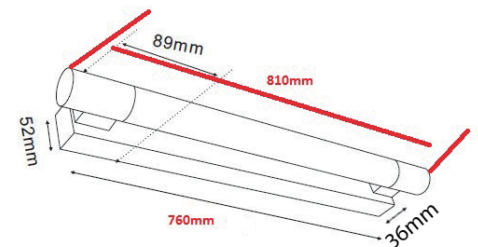

Double insulated

VANITY-1

VANITY-2

CODE	DESCRIPTION	KELVIN	LUMENS (LM)	WATT (W)	CRI	CARTON QTY
VANITY-1	2PCS SAN'AN LED/ IRON SS ACRYLIC SHORT 4000K	4000K	525	7.68	>80	1/12
VANITY-2	5PCS SAN'AN LED/ IRON SS ACRYLIC LONG 4000K	4000K	986	19.2	>80	1/6