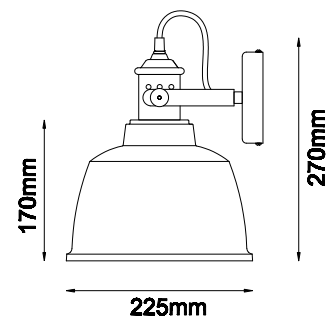

### E27 Interior Adjustable Wall Lamps

- Material: iron
- Max.wattage: 72W
- E27 lamp base
- Globe not included
- For indoor use
- 1 year replacement warranty
- Pendant lights also available, Refer ALTA1, ALTA2 & ALTA3

CODE	DESCRIPTION	DIAM (mm)	FITTING L (mm)	BACK PLATE (mm)	CARTON QTY
ALTA1W	1XE27 WH ADJ BELL WITH COPPER HIGHLIGHTS INTERIOR WALL LAMP	Ø225	270	Ø110	1/1
ALTA2W	1XE27 MATT BLK ADJ BELL WITH COPPER HIGHLIGHTS INTERIOR WALL LAMP	Ø225	270	Ø110	1/1
ALTA3W	1XE27 GREY ADJ BELL WITH COPPER HIGHLIGHTS INTERIOR WALL LAMP	Ø225	270	Ø110	1/1