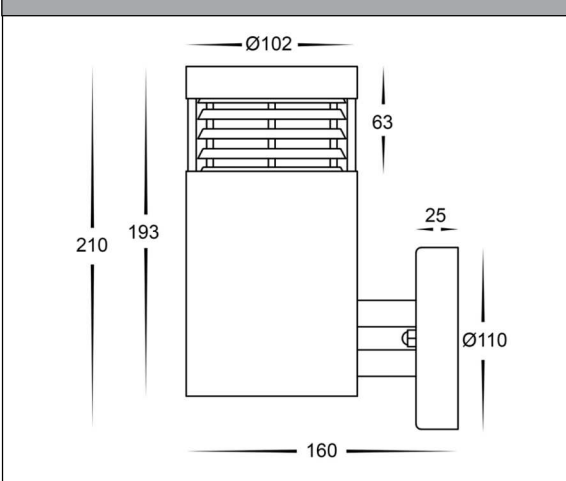

Mini Louvre 9w Outdoor Wall Lights

PRODUCT SPECIFICATIONS

Name	Mini
Material	316 Stainless Steel
Colour	Stainless Steel or Black
IP Rating	IP54
Lamp Base	E27
CRI:	>80
Wiring	Parallel
Dimmable	No
Warranty	2 Years Replacement

DIMENSIONS

COLOUR TEMP

IP RATING

APPROVAL

IMAGE	PART NUMBER	COLOUR TEMP	LUMENS	INPUT VOLTAGE	BEAM ANGLE	INCLUDED LED
	HV3622T-BLK	3000K 4000K 5500K	700lm 720lm 740lm	240v AC	120°	TRI Colour 9w E27 LED
	HV3622T-SS316	3000K 4000K 5500K	700lm 720lm 740lm	240v AC	120°	TRI Colour 9w E27 LED