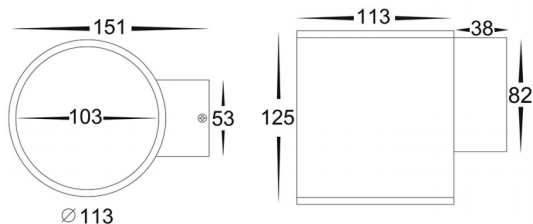

DIMENSIONS

COLOUR TEMPERATURE

IP RATING

APPROVALS

Product Ordering

IMAGE	PART NUMBER	COLOUR TEMP	LUMENS	INPUT	BEAM ANGLE	INCLUDED LED
	HV3628T-BLK	3000k 4000k 5500k	1200lm 1275lm 1350lm	240v AC	60°	Tri-Colour 15w Built in LED
	HV3628T-WHT	3000k 4000k 5500k	1200lm 1275lm 1350lm	240v AC	60°	Tri-Colour 15w Built in LED

* Lumen output measured at source

** See Warranty Terms and Conditions for more information