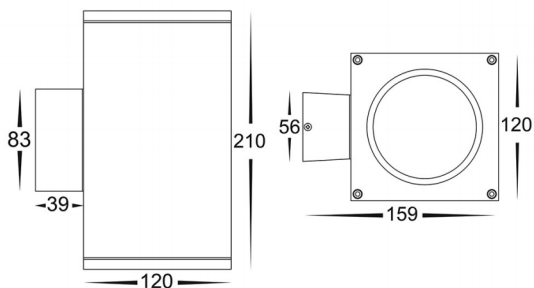

DIMENSIONS

COLOUR TEMPERATURE

IP RATING

APPROVALS

Product Ordering

IMAGE	PART NUMBER	COLOUR TEMP	LUMENS	INPUT	BEAM ANGLE	INCLUDED LED
	HV3629T-BLK-SQ	3000k 4000k 5500k	2x 1200lm 2x 1275lm 2x 1350lm	240v AC	60°	Tri-Colour 2x 15w Built in LED
	HV3629T-WHT-SQ	3000k 4000k 5500k	2x 1200lm 2x 1275lm 2x 1350lm	240v AC	60°	Tri-Colour 2x 15w Built in LED

* Lumen output measured at source

** See Warranty Terms and Conditions for more information