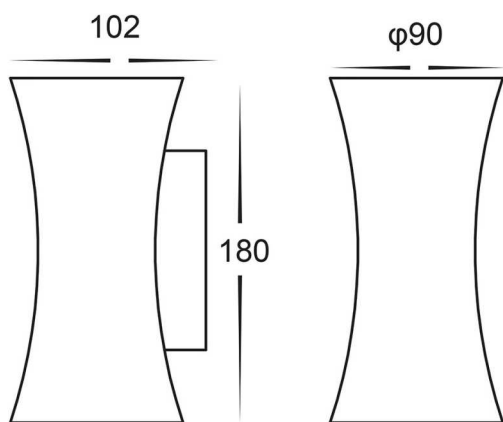

Aluminium Up & Down Wall Lights

PRODUCT SPECIFICATIONS

Name: Savannah
Material: Aluminium
Colour: Poly powder coated black or white
IP Rating: IP54
Lamp Base: Built in LED
CRI: ≥80
Wiring: Parallel
Dimmable: No
Warranty: 2 Years Replacement**

DIMENSIONS

COLOUR TEMPERATURE

IP RATING

APPROVALS

Product Ordering

IMAGE	PART NUMBER	COLOUR TEMP	LUMENS	INPUT	BEAM ANGLE	INCLUDED LED
	HV3635T-BLK	3000k 4000k 5500k	2x 225lm 2x 230lm 2x 235lm	240v AC	60°	Tri-Colour 2x 4.5w Built in LED
	HV3635T-WHT	3000k 4000k 5500k	2x 225lm 2x 230lm 2x 235lm	240v AC	60°	Tri-Colour 2x 4.5w Built in LED