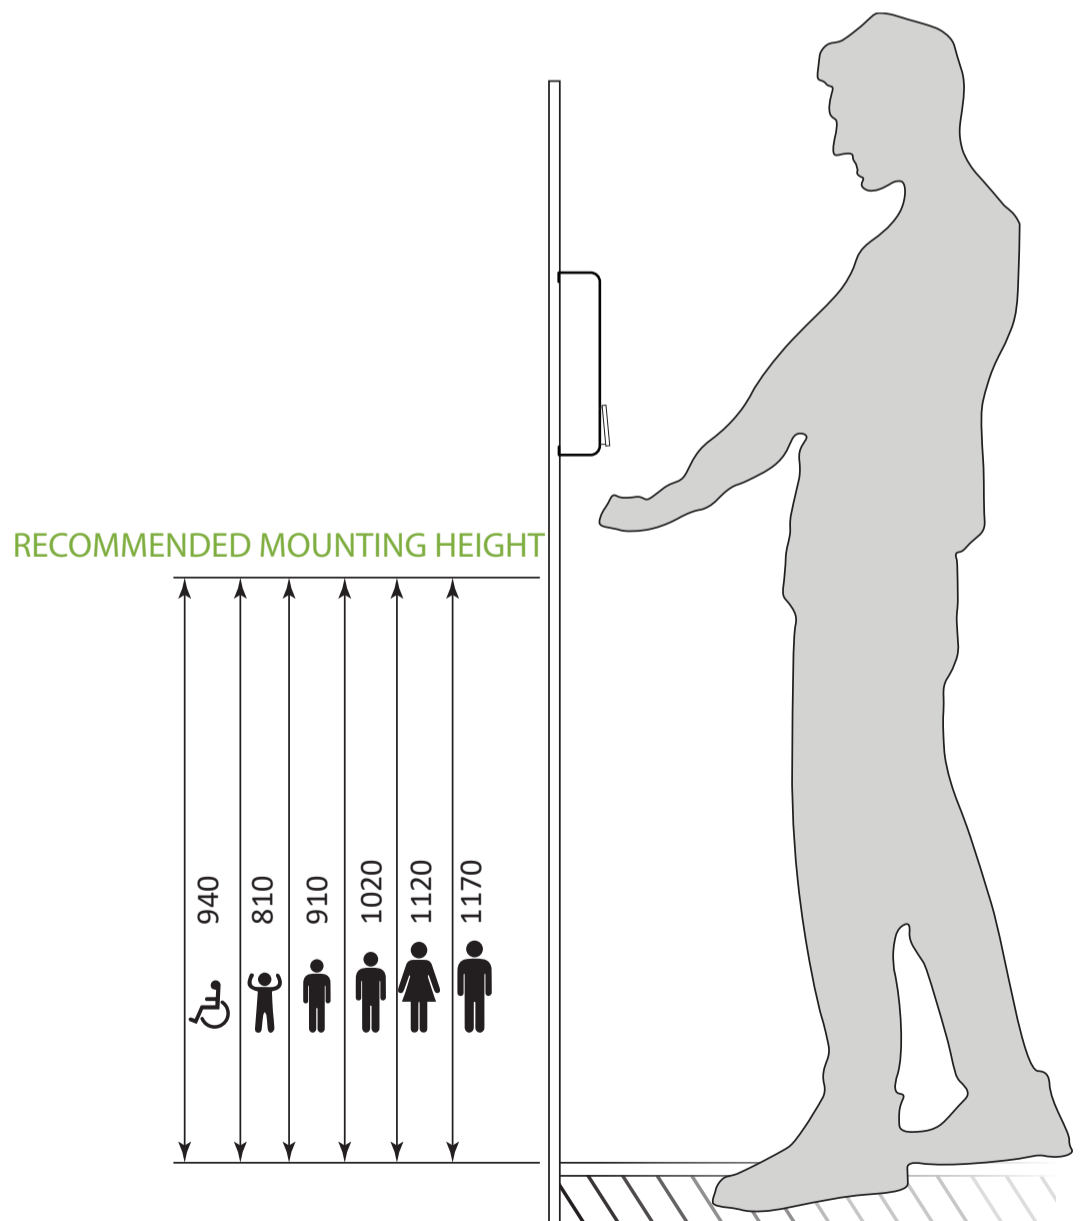

Dolphy Australia  
The sign of quality

**DSDR0046**

### Specifications

Product Name	Manual Soap Dispenser 1000ML - Black
Product Code	DSDR0046
Type	Manual
Material	ABS Plastic
Capacity	1000 ML
Colour	Black
Variety of Liquids	Liquid Soap, Shampoo, Conditioner & Lotion
Drop Volume	1-1.5 ML per one Time
Fitting	Wall Mounted
Weight	500 gm ( Unboxed ) 580 gm ( Boxed )
Features	Key Lock System

All dimensions are in mm