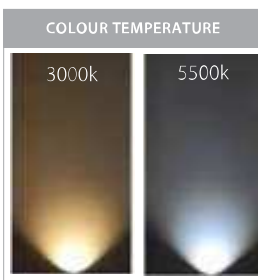

Aluminium Rectangle Up & Down Wall Lights

PRODUCT SPECIFICATIONS

Name: Mini Blokk

Material: Aluminium

Colour: Poly powder coated black or white

IP Rating: IP54

Lamp Base: Built in LED

CRI: ≥80

Wiring: Parallel

Dimmable: No

Warranty: 2 Years Replacement**

DIMENSIONS

Product Ordering

IMAGE	PART NUMBER	COLOUR TEMP	LUMENS	INPUT	BEAM ANGLE	INCLUDED LED
	HV3638C-BLK	5500k	2x 210lm	240v AC	120°	2x 3w Built in LED
	HV3638W-BLK	3000k	2x 200lm			
	HV3638C-WHT	5500k	2x 210lm	240v AC	120°	2x 3w Built in LED
	HV3638W-WHT	3000k	2x 200lm			