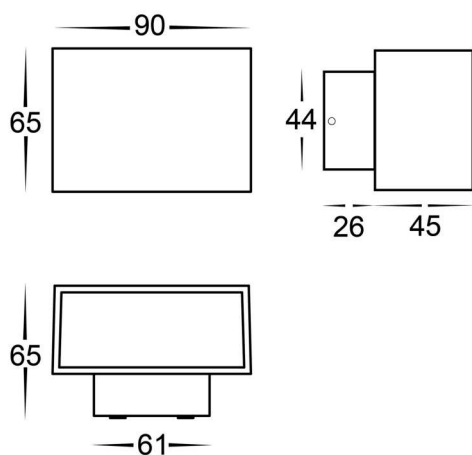

Aluminium Rectangle Up & Down Wall Lights

PRODUCT SPECIFICATIONS

Name: Mini Blokk

Material: Aluminium

Colour: Poly powder coated black or white

IP Rating: IP54

Lamp Base: Built in LED

CRI: ≥80

Wiring: Parallel

Dimmable: No

Warranty: 2 Years Replacement**

DIMENSIONS

Product Ordering

IMAGE	PART NUMBER	COLOUR TEMP	LUMENS	INPUT	BEAM ANGLE	INCLUDED LED
	HV3638C-BLK	5500k	2x 210lm	240v AC	120°	2x 3w Built in LED
	HV3638W-BLK	3000k	2x 200lm			
	HV3638C-WHT	5500k	2x 210lm	240v AC	120°	2x 3w Built in LED
	HV3638W-WHT	3000k	2x 200lm			