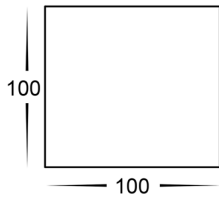

Square Aluminium Up & Down Wall Lights

PRODUCT SPECIFICATIONS

Name	Versa
Material	Aluminium
Colour	Black or White
IP Rating	IP65
Lamp Base	Built in LED
CRI:	>80
Wiring	Parallel
Dimmable	No
Warranty	2 Years Replacement

DIMENSIONS

COLOUR TEMP

IP RATING

APPROVAL

IMAGE	PART NUMBER	COLOUR TEMP	LUMENS	INPUT VOLTAGE	BEAM ANGLE	INCLUDED LED
	HV3658T-BLK-SQ	3000K 4000K 5500K	2x 220lm 2x 230lm 2x 240lm	240v AC	Adjustable	TRI Colour 2x 3w Built in LED
	HV3658T-WHT-SQ	3000K 4000K 5500K	2x 220lm 2x 230lm 2x 240lm	240v AC	Adjustable	TRI Colour 2x 3w Built in LED