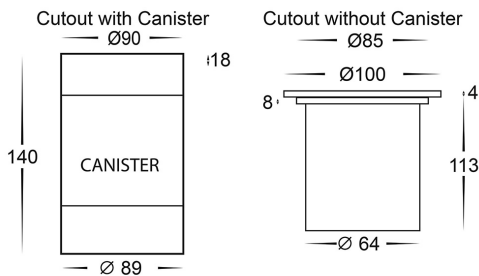

316 Stainless Steel Round Inground Lights

PRODUCT SPECIFICATIONS

Name: Klip
Material: 316 Stainless Steel + aluminium
Colour: Stainless Steel
IP Rating: IP67
IK Rating: IK10
Trafficable: 1000kg
Lamp Base: Built in LED
CRI: ≥80
Cable Length: 300mm
Wiring: Parallel
Dimmable: No
Warranty: 2 Years Replacement**

DIMENSIONS

APPROVALS

IP RATING

COLOUR TEMPERATURE

INSTALLATION WITH ADEQUATE DRAINAGE

OPTIONAL ACCESSORIES

HV1831-HC

HONEYCOMB LENS

HV1831-FSH

SCREW DOWN FACE

Product Ordering

IMAGE	PART NUMBER	COLOUR TEMP	LUMENS	INPUT	BEAM ANGLE	INCLUDED LED
	HV1831C-12V	5500K	630lm	12v DC	120°	Built in 7w LED
	HV1831W-12V	3000K	560lm			
	HV1831C-240V	5500K	630lm	240v AC	120°	Built in 7w LED
	HV1831W-240V	3000K	560lm			