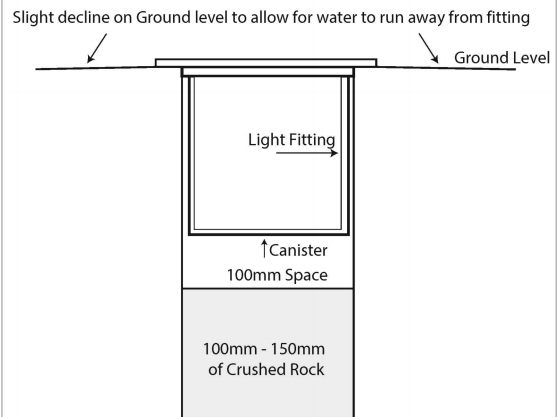

316 Stainless Steel Round Inground Lights

PRODUCT SPECIFICATIONS

Name: Klip
Material: 316 Stainless Steel + aluminium
Colour: Stainless Steel
IP Rating: IP67
IK Rating: IK10
Trafficable: 1000kg
Lamp Base: Built in LED
CRI: ≥80
Cable Length: 300mm
Wiring: Parallel
Dimmable: No
Warranty: 2 Years Replacement**

DIMENSIONS

APPROVALS

IP RATING

COLOUR TEMPERATURE

INSTALLATION WITH ADEQUATE DRAINAGE

OPTIONAL ACCESSORIES

HV1831-HC

HONEYCOMB LENS

HV1831-FSH

SCREW DOWN FACE

Product Ordering

IMAGE	PART NUMBER	COLOUR TEMP	LUMENS	INPUT	BEAM ANGLE	INCLUDED LED
	HV1831C-12V	5500K	630lm	12v DC	120°	Built in 7w LED
	HV1831W-12V	3000K	560lm			
	HV1831C-240V	5500K	630lm	240v AC	120°	Built in 7w LED
	HV1831W-240V	3000K	560lm			