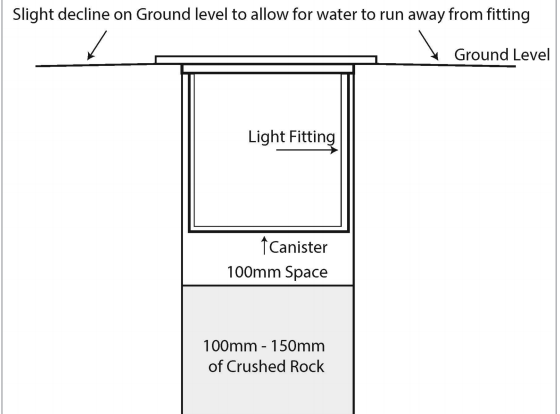

Stainless Steel Black Round Inground or Wall Light

PRODUCT SPECIFICATIONS

Name: Ollo
Material: 316 Stainless Steel
Colour: Poly powder coated black face
IP Rating: IP65
IK Rating: IK10
Trafficable: 500kg
Lamp Base: MR16
CRI: ≥80
Cable Length: 300mm
Wiring: Parallel
Dimmable: No
Warranty: 2 Years Replacement**

Compatible with
Tri-Colour 9in1
3w, 5w, 7w
12v or 24v LED Globes

DIMENSIONS

APPROVALS

IP RATING

COLOUR TEMPERATURE

INSTALLATION WITH ADEQUATE DRAINAGE

OPTIONAL ACCESSORIES

HV190-HC
 HONEYCOMB LENS