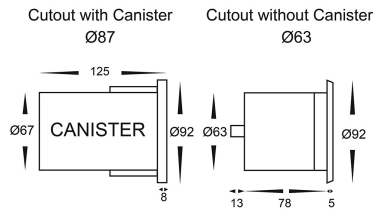

Stainless Steel Black Round Inground or Wall Light

PRODUCT SPECIFICATIONS

Name: Ollo
Material: 316 Stainless Steel
Colour: Poly powder coated black face
IP Rating: IP65
IK Rating: IK10
Trafficable: 500kg
Lamp Base: MR16
CRI: ≥80
Cable Length: 300mm
Wiring: Parallel
Dimmable: No
Warranty: 2 Years Replacement**

Compatible with
Tri-Colour 9in1
3w, 5w, 7w
12v or 24v LED Globes

DIMENSIONS

APPROVALS

IP RATING

COLOUR TEMPERATURE

INSTALLATION WITH ADEQUATE DRAINAGE

OPTIONAL ACCESSORIES

HV190-HC
 HONEYCOMB LENS

Product Ordering

IMAGE	PART NUMBER	COLOUR TEMP	LUMENS	INPUT	BEAM ANGLE	INCLUDED LED
	HV19022T-BLK	3000K	270lm	12v DC	120°	Tri-Colour 5w MR16 LED
		4000K	285lm			
		5500K	300lm			

12v DC models must be used with suitable 12v DC LED Driver