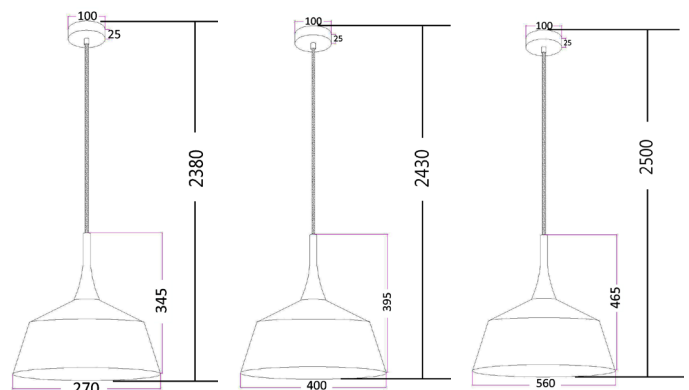

Product Features:

- Input voltage: 240V 50Hz
- Max. wattage: 60W
- Can fit halogen, carbon filament and LED ES base lamps
- Lamps not included
- Material: steel and wood
- Ultra modern
- Great for use in homes or restaurants
- 1 year replacement warranty