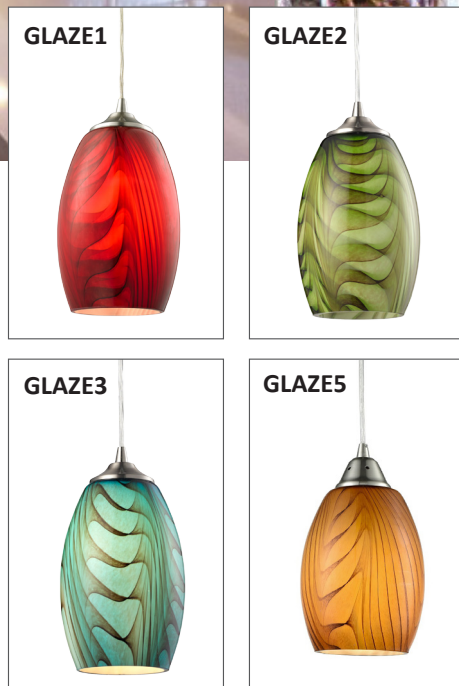

# GLAZE SERIES

240V E27 MODERN PENDANT LIGHTS

Devoted to energy saving

## FEATURES

- Material: satin nickel hardware with glass
- Max.wattage: 60W
- E27 base
- Lamps not included
- IP20 for indoor use
- Ultra modern
- 1 year replacement warranty

All product pictures have a light source 'on'

CODE	DESCRIPTION	DIAM. (mm)	CABLE L. (mm)	LENGTH (mm)	CARTON QTY
GLAZE1	RED ELLIPSE HAND BLOWN GLASS E27 PENDANT	Ø120	3000	3240	1
GLAZE2	GREEN ELLIPSE HAND BLOWN GLASS E27 PENDANT	Ø120	3000	3240	1
GLAZE3	BLUE ELLIPSE HAND BLOWN GLASS E27 PENDANT	Ø120	3000	3240	1
GLAZE5	AMBER ELLIPSE HAND BLOWN GLASS E27 PENDANT	Ø120	3000	3240	1