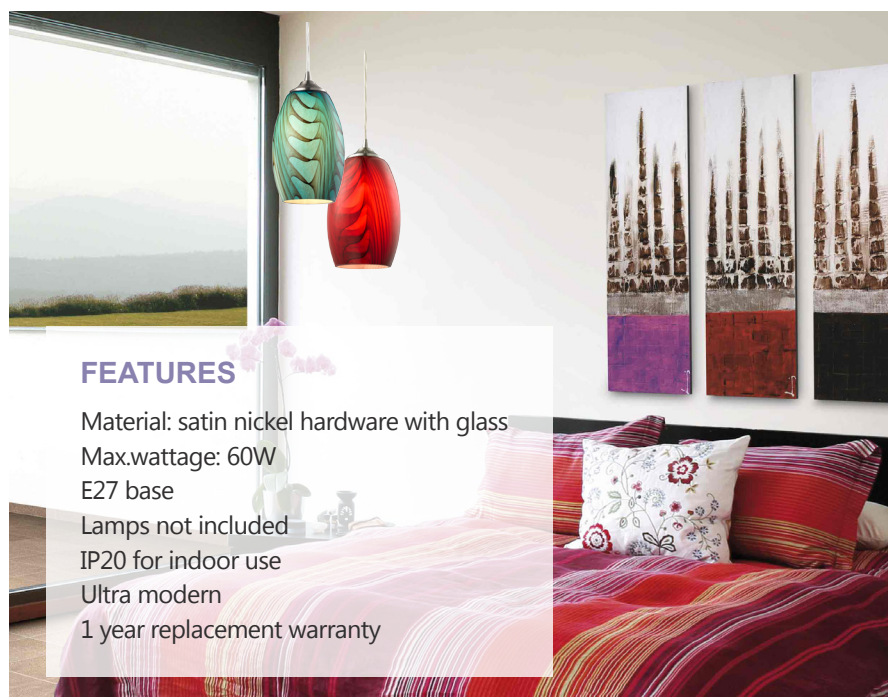

# GLAZE SERIES

240V E27 MODERN PENDANT LIGHTS

Devoted to energy saving

## FEATURES

- Material: satin nickel hardware with glass
- Max.wattage: 60W
- E27 base
- Lamps not included
- IP20 for indoor use
- Ultra modern
- 1 year replacement warranty

All product pictures have a light source 'on'