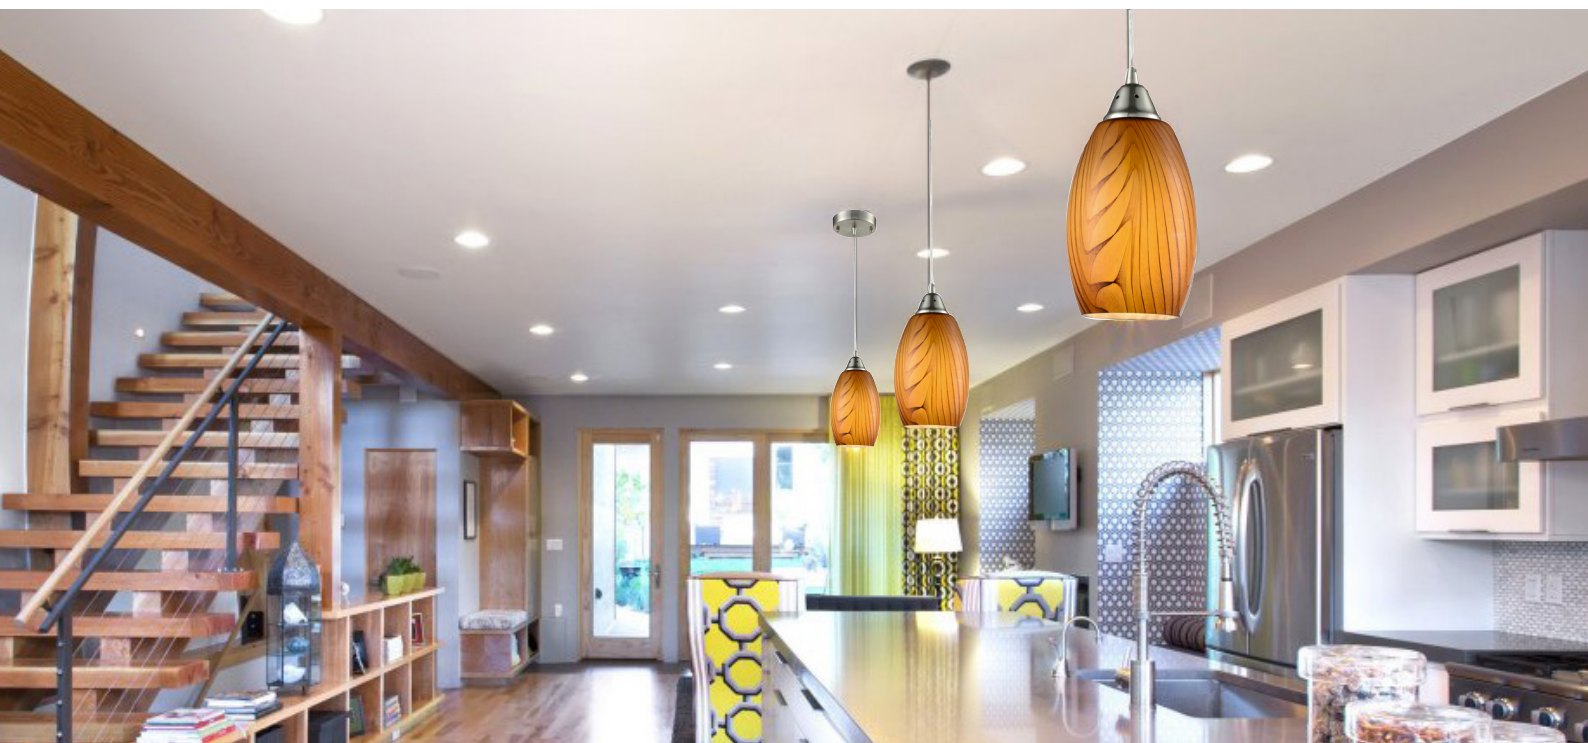

## FEATURES

- Material: satin nickel hardware with glass
- Max.wattage: 60W
- E27 base
- Lamps not included
- IP20 for indoor use
- Ultra modern
- 1 year replacement warranty

All product pictures have a light source 'on'